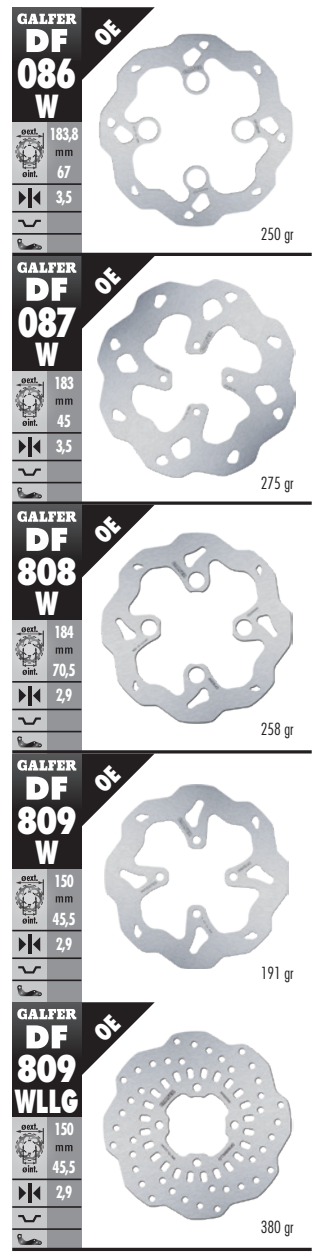

BRAKE PADS & DISC WAVE® FOR TRIAL

GALFER MOTO

TONI BOU
28 TIMES
TRIAL GP & X-TRIAL
WORLD CHAMPION
WITH GALFER

EMMA BRISTOW
7 TIMES
WOMEN TRIAL GP
WORLD CHAMPION
WITH GALFER

GALFER DISC WAVE®

WLLG SPECIAL FIM TRIAL APPROVED

BRAKE PADS & DISC WAVE® FOR TRIAL

GALFER MOTO

BRAND	TRIAL MODELS	PADS (FD)		DISCS (DF)			
							
		G1805 G1395		W		WLLG	
		Front 	Rear 	Front 	Rear 	Front 	Rear 
BETA	REV 3 (05)	FD223	FD224	DF818	DF805	-	-
	REV 3 (06->)	FD223	FD335	DF818	DF805	-	-
	EVO (all models)	FD223	FD428	DF818	DF819	-	DF819
GAS GAS	TXT (04->)	FD223	FD224	FD808	DF809	-	DF809
	TXT PRO (12-13)	FD446	FD224	FD808	DF809	-	DF809
	TXT PRO (14-18)	FD460	FD224	FD808	DF809	-	DF809
	TXT PRO (19->)	FD511	FD224	FD808	DF809	-	DF809
	TRIAL GP (all models)	FD511	FD224	FD808	DF809	-	DF809
MONTESSA-HONDA	COTA 4 RT (05-11)	FD223	FD224	DF808	DF809	-	DF809
	COTA 4 RT (12-14)	FD446	FD224	DF808	DF809	-	DF809
	COTA 4 RT (15->)	FD460	FD224	DF808	DF809	-	DF809
	COTA 260 4RT / 300 RR (15-17)	FD460	FD224	DF086	DF809	-	DF809
	4 RIDE (16-17)	FD460	FD224	DF086	DF087	-	-
	COTA 260 4RT / 300 RR (18->)	FD511	FD224	DF086	DF809	-	DF809
	4 RIDE (18->)	FD511	FD224	DF086	DF087	-	-
OSSA	TR models (10->)	FD223	FD224	DF808	DF809	-	DF809
	TR 300i FACTORY R (15->)	FD460	FD224	DF808	DF809	-	DF809
SCORPA	TY S 125 / 175 F (06->)	FD065	FD224	DF808	DF809	-	DF809
	SY / TWENTY (all models)	FD223	FD224	DF808	DF809	-	DF809
SHERCO	ST all models (->11)	FD223	FD224	DF808	DF809	-	DF809
	ST 1.25/2.5/2.9/3.0 (12-14)	FD446	FD224	DF808	DF809	-	DF809
	ST all models (15->)	FD223	FD224	DF808	DF809	-	DF809
TRS	ONE (all models)	FD223	FD224	DF808	DF809	-	DF809
VERTIGO	COMBAT (all models)	FD460	FD224	DF808	DF809	-	DF809

Front caliper BRAKTEC Trial Racing EVO (2017-) uses the brake pads reference FD511

PUSHING BRAKES TO THE LIMIT

GALFER
PERFORMANCE BRAKING SYSTEMS

INDUSTRIAS GALFER
Tel: +34 93 568 90 90
E-mail: info@galfer.es
www.galfermoto.com