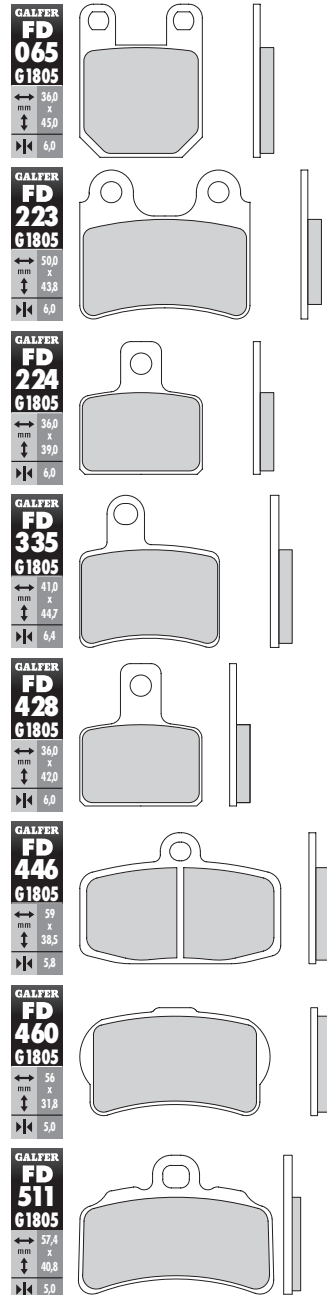

Front caliper BRAKTEC Trial Racing EVO (2017-) uses the brake pads reference FD511

PUSHING BRAKES TO THE LIMIT

GALFER
PERFORMANCE BRAKING SYSTEMS

INDUSTRIAS GALFER
Tel: +34 93 568 90 90
E-mail: info@galfer.es
www.galfermoto.com