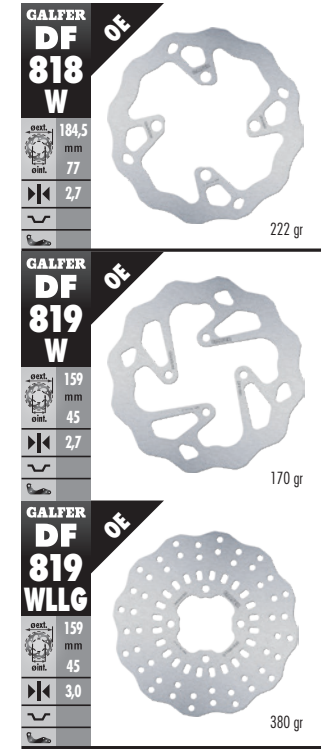

BRAKE PADS & DISC WAVE® FOR TRIAL

GALFER MOTO

TONI BOU
28 TIMES
TRIAL GP & X-TRIAL
WORLD CHAMPION
WITH GALFER

EMMA BRISTOW
7 TIMES
WOMEN TRIAL GP
WORLD CHAMPION
WITH GALFER

GALFER DISC WAVE®

WLLG SPECIAL FIM TRIAL APPROVED

BRAKE PADS & DISC WAVE® FOR TRIAL

GALFER MOTO

BRAND	TRIAL MODELS	PADS (FD)		DISCS (DF)			
							
		G1805 G1395		W		WLLG	
		Front 	Rear 	Front 	Rear 	Front 	Rear 
BETA	REV 3 (05)	FD223	FD224	DF818	DF805	-	-
	REV 3 (06->)	FD223	FD335	DF818	DF805	-	-
	EVO (all models)	FD223	FD428	DF818	DF819	-	DF819
GAS GAS	TXT (04->)	FD223	FD224	FD808	DF809	-	DF809
	TXT PRO (12-13)	FD446	FD224	FD808	DF809	-	DF809
	TXT PRO (14-18)	FD460	FD224	FD808	DF809	-	DF809
	TXT PRO (19->)	FD511	FD224	FD808	DF809	-	DF809
	TRIAL GP (all models)	FD511	FD224	FD808	DF809	-	DF809
MONTESSA-HONDA	COTA 4 RT (05-11)	FD223	FD224	DF808	DF809	-	DF809
	COTA 4 RT (12-14)	FD446	FD224	DF808	DF809	-	DF809
	COTA 4 RT (15->)	FD460	FD224	DF808	DF809	-	DF809
	COTA 260 4RT / 300 RR (15-17)	FD460	FD224	DF086	DF809	-	DF809
	4 RIDE (16-17)	FD460	FD224	DF086	DF087	-	-
	COTA 260 4RT / 300 RR (18->)	FD511	FD224	DF086	DF809	-	DF809
	4 RIDE (18->)	FD511	FD224	DF086	DF087	-	-
OSSA	TR models (10->)	FD223	FD224	DF808	DF809	-	DF809
	TR 300i FACTORY R (15->)	FD460	FD224	DF808	DF809	-	DF809
SCORPA	TY S 125 / 175 F (06->)	FD065	FD224	DF808	DF809	-	DF809
	SY / TWENTY (all models)	FD223	FD224	DF808	DF809	-	DF809
SHERCO	ST all models (->11)	FD223	FD224	DF808	DF809	-	DF809
	ST 1.25/2.5/2.9/3.0 (12-14)	FD446	FD224	DF808	DF809	-	DF809
	ST all models (15->)	FD223	FD224	DF808	DF809	-	DF809
TRS	ONE (all models)	FD223	FD224	DF808	DF809	-	DF809
VERTIGO	COMBAT (all models)	FD460	FD224	DF808	DF809	-	DF809

Front caliper BRAKTEC Trial Racing EVO (2017-) uses the brake pads reference FD511

PUSHING BRAKES TO THE LIMIT

GALFER
PERFORMANCE BRAKING SYSTEMS

INDUSTRIAS GALFER
Tel: +34 93 568 90 90
E-mail: info@galfer.es
www.galfermoto.com