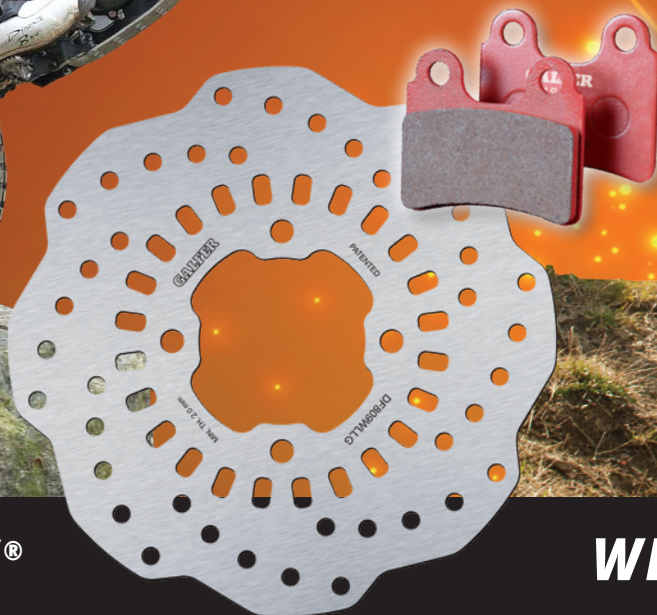

BRAKE PADS & DISC WAVE® FOR TRIAL

GALFER MOTO

TONI BOU
28 TIMES
TRIAL GP & X-TRIAL
WORLD CHAMPION
WITH GALFER

EMMA BRISTOW
7 TIMES
WOMEN TRIAL GP
WORLD CHAMPION
WITH GALFER

GALFER DISC WAVE®

WLLG SPECIAL FIM TRIAL APPROVED

BRAKE PADS & DISC WAVE® FOR TRIAL

GALFER MOTO

BRAND	TRIAL MODELS	PADS (FD)		DISCS (DF)			
							
		G1805 G1395		W		WLLG	
		Front 	Rear 	Front 	Rear 	Front 	Rear 
BETA	REV 3 (05)	FD223	FD224	DF818	DF805	-	-
	REV 3 (06->)	FD223	FD335	DF818	DF805	-	-
	EVO (all models)	FD223	FD428	DF818	DF819	-	DF819
GAS GAS	TXT (04->)	FD223	FD224	FD808	DF809	-	DF809
	TXT PRO (12-13)	FD446	FD224	FD808	DF809	-	DF809
	TXT PRO (14-18)	FD460	FD224	FD808	DF809	-	DF809
	TXT PRO (19->)	FD511	FD224	FD808	DF809	-	DF809
	TRIAL GP (all models)	FD511	FD224	FD808	DF809	-	DF809
MONTESSA-HONDA	COTA 4 RT (05-11)	FD223	FD224	DF808	DF809	-	DF809
	COTA 4 RT (12-14)	FD446	FD224	DF808	DF809	-	DF809
	COTA 4 RT (15->)	FD460	FD224	DF808	DF809	-	DF809
	COTA 260 4RT / 300 RR (15-17)	FD460	FD224	DF086	DF809	-	DF809
	4 RIDE (16-17)	FD460	FD224	DF086	DF087	-	-
	COTA 260 4RT / 300 RR (18->)	FD511	FD224	DF086	DF809	-	DF809
	4 RIDE (18->)	FD511	FD224	DF086	DF087	-	-
OSSA	TR models (10->)	FD223	FD224	DF808	DF809	-	DF809
	TR 300i FACTORY R (15->)	FD460	FD224	DF808	DF809	-	DF809
SCORPA	TY S 125 / 175 F (06->)	FD065	FD224	DF808	DF809	-	DF809
	SY / TWENTY (all models)	FD223	FD224	DF808	DF809	-	DF809
SHERCO	ST all models (->11)	FD223	FD224	DF808	DF809	-	DF809
	ST 1.25/2.5/2.9/3.0 (12-14)	FD446	FD224	DF808	DF809	-	DF809
	ST all models (15->)	FD223	FD224	DF808	DF809	-	DF809
TRS	ONE (all models)	FD223	FD224	DF808	DF809	-	DF809
VERTIGO	COMBAT (all models)	FD460	FD224	DF808	DF809	-	DF809

Front caliper BRAKTEC Trial Racing EVO (2017-) uses the brake pads reference FD511

PUSHING BRAKES TO THE LIMIT

GALFER
PERFORMANCE BRAKING SYSTEMS

INDUSTRIAS GALFER
Tel: +34 93 568 90 90
E-mail: info@galfer.es
www.galfermoto.com